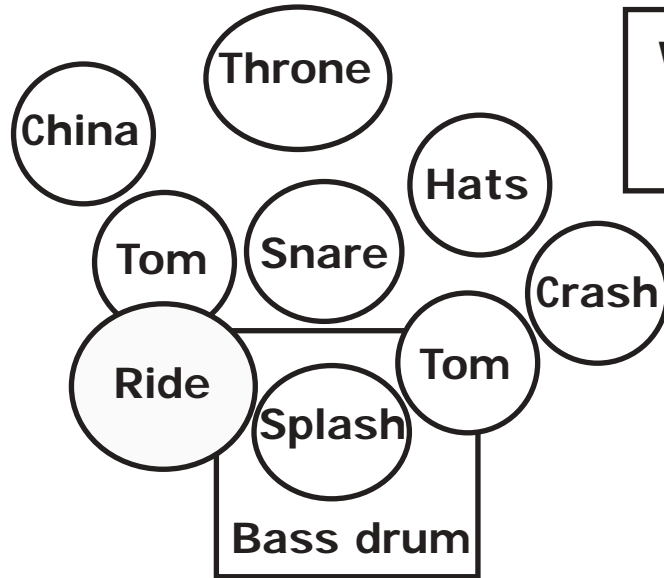

# *Hotrod*

Guitar Amp  
Stein

Wedge  
Rune

Bass Stack  
John-Arne

Guitar  
Effects

Vocal Mic  
Stein

Wedge  
Stein

Vocal Mic  
John-Arne

Footswitch  
Octaver /Haze

Wedge  
John-Arne

Front of stage